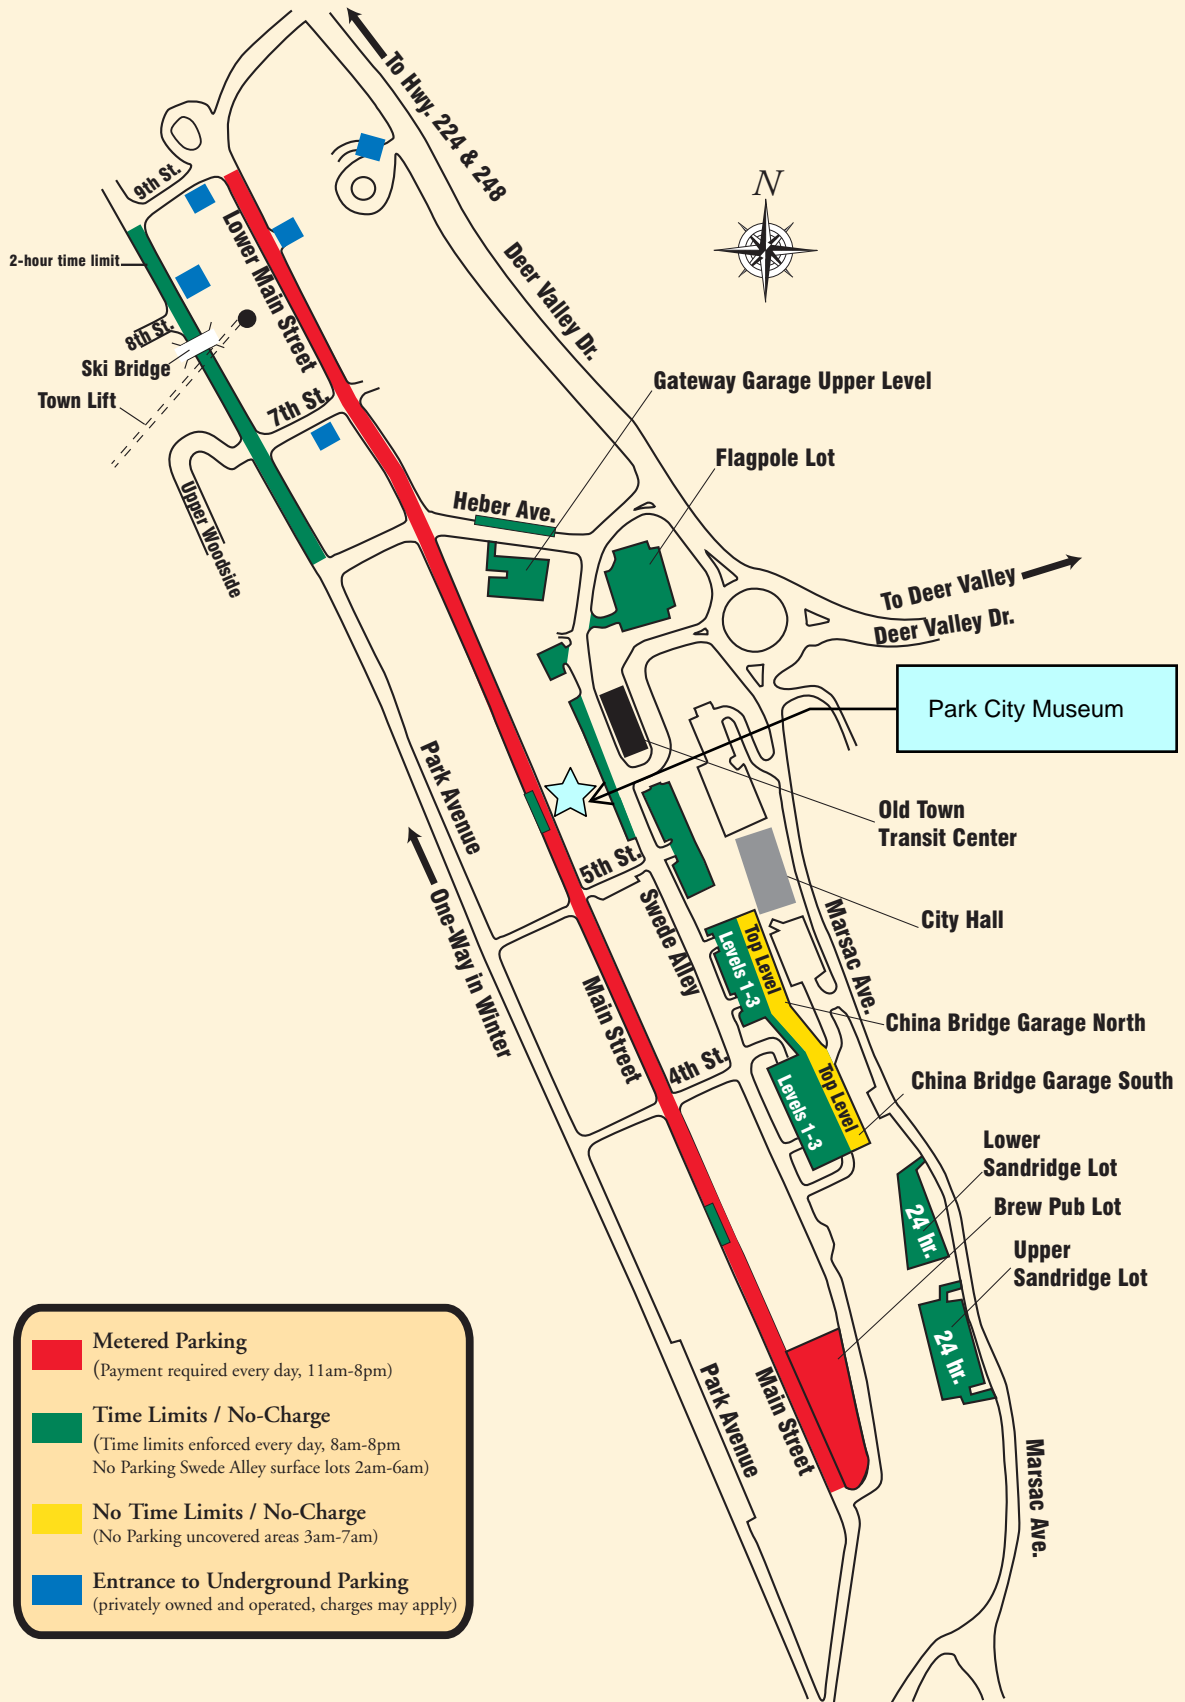

MAIN STREET PARKING PROGRAM

PAY MAIN STREET ALL YEAR

OTHER ZONES-TIME LIMITS / NO-CHARGE

	Metered Parking (Payment required every day, 11am-8pm)
	Time Limits / No-Charge (Time limits enforced every day, 8am-8pm No Parking Swede Alley surface lots 2am-6am)
	No Time Limits / No-Charge (No Parking uncovered areas 3am-7am)
	Entrance to Underground Parking (privately owned and operated, charges may apply)